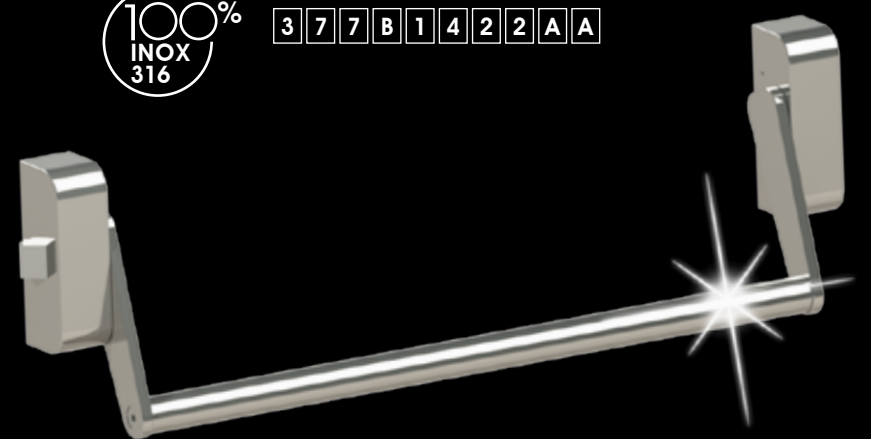

THESIGNTM
DETAILS THAT LEAVE A MARK

An Antipanic Idea

THESIGNTM
DETAILS THAT LEAVE A MARK

ONE

100%
INOX
316

ANTIPANICO
A BARRA
COMPLETAMENTE IN INOX 316

3 7 7 B 1 4 2 2 A A

TWO

100%
INOX
316

ANTIPANICO
A BARRA
COMPLETAMENTE IN INOX 316

3 7 7 B 1 4 2 2 A A

THREE

100%
INOX
316

ANTIPANICO
MODELLO TOUCH - BAR
COMPLETAMENTE IN INOX 316

3 7 7 B 1 4 2 2 B A

An Antipanic Idea